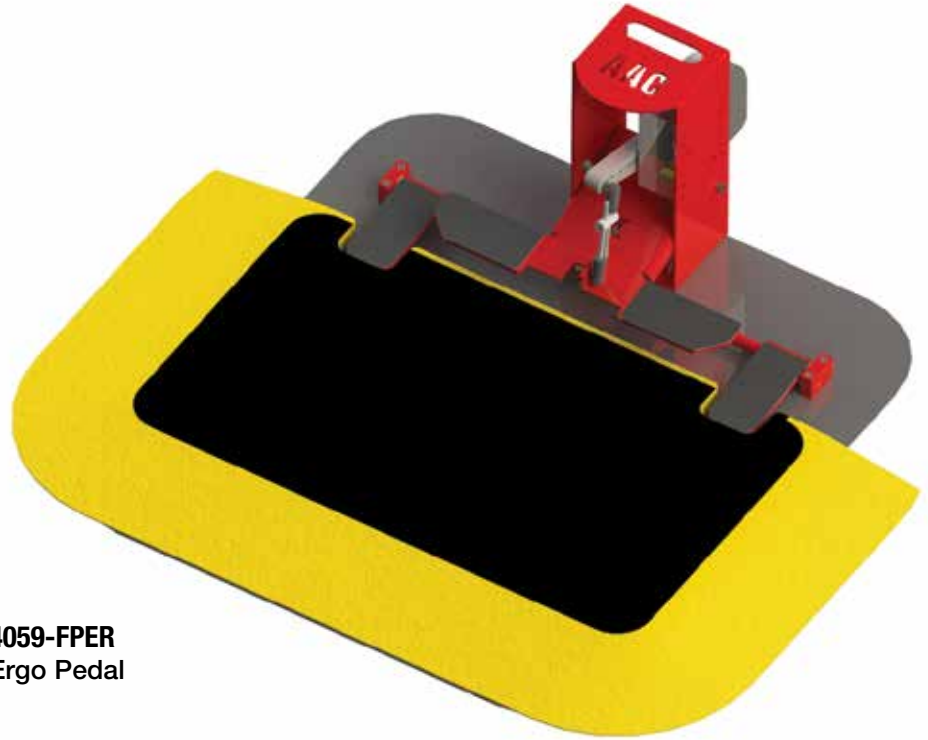

Images may include options.

Sewing Machine Pedals

- Sit-down pedals for clutch or electronic motors
- Stand-up pedals
- Various configurations from 1 to 4 pedals to control all or individual functions
- Custom pedals manufactured to customer specification.

4059-FPER
Ergo Pedal

4059-FP-3J

4059-FP301B

4059-FP301G

4059-FP301A

www.atlatt.com • sales@atlatt.com

PATENTS: Our equipment may be covered by one or more patents. Please go to the following web page for an up-to-date patent list: www.atlatt.com/patents
© 2017 Atlanta Attachment Co. 17014081017