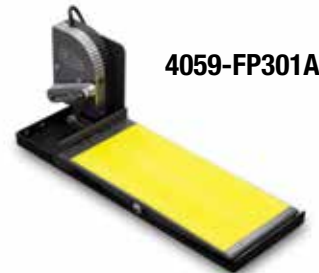

Images may include options.

Sewing Machine Pedals

- Sit-down pedals for clutch or electronic motors
- Stand-up pedals
- Various configurations from 1 to 4 pedals to control all or individual functions
- Custom pedals manufactured to customer specification.

4059-FPER
Ergo Pedal

4059-FP-3J

4059-FP301B

4059-FP301G

4059-FP301A

www.atlatt.com • sales@atlatt.com

PATENTS: Our equipment may be covered by one or more patents. Please go to the following web page for an up-to-date patent list: www.atlatt.com/patents.php
© 2018 Atlanta Attachment Co. 17168042718