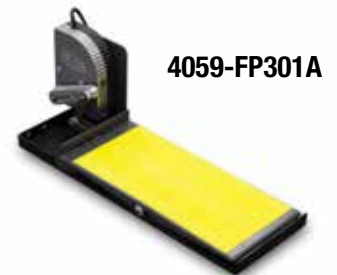

Images may include options.

Sewing Machine Pedals

- Sit-down pedals for clutch or electronic motors
- Stand-up pedals
- Various configurations from 1 to 4 pedals to control all or individual functions
- Custom pedals manufactured to customer specification.

4059-FPER
Ergo Pedal

4059-FP-3J

4059-FP301B

4059-FP301G

4059-FP301A

www.atlatt.com • sales@atlatt.com

PATENTS: Our equipment may be covered by one or more patents. Please go to the following web page for an up-to-date patent list: www.atlatt.com/patents
© 2017 Atlanta Attachment Co. 17014081017