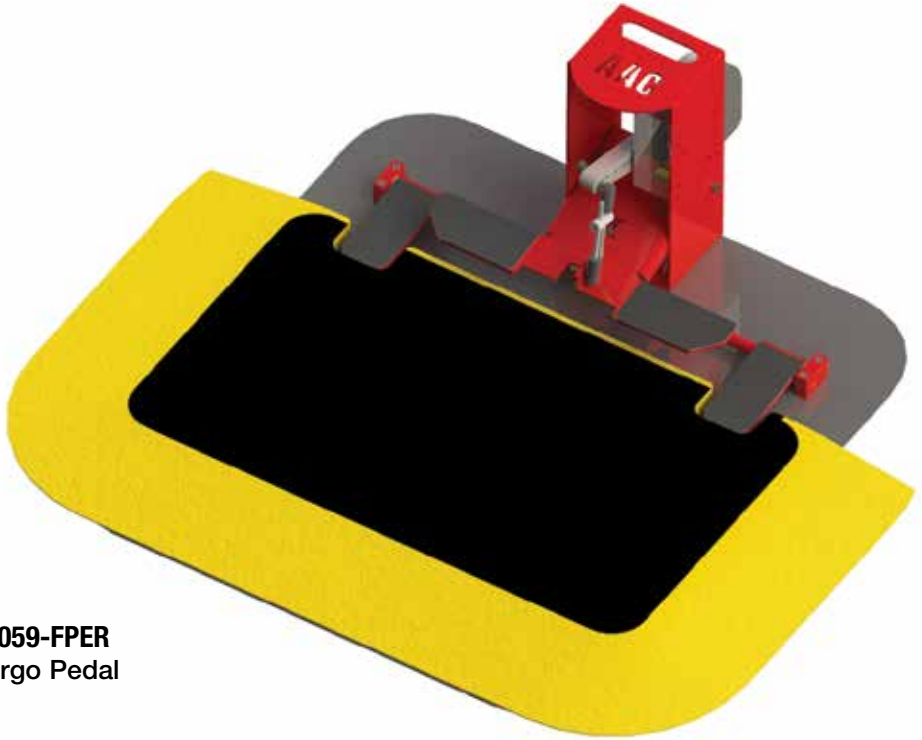

Images may include options.

Sewing Machine Pedals

- Sit-down pedals for clutch or electronic motors
- Stand-up pedals
- Various configurations from 1 to 4 pedals to control all or individual functions
- Custom pedals manufactured to customer specification.

4059-FPER
Ergo Pedal

4059-FP-3J

4059-FP301B

4059-FP301G

4059-FP301A

www.atlatt.com • sales@atlatt.com

PATENTS: Our equipment may be covered by one or more patents. Please go to the following web page for an up-to-date patent list: www.atlatt.com/patents.php
© 2018 Atlanta Attachment Co. 17168042718